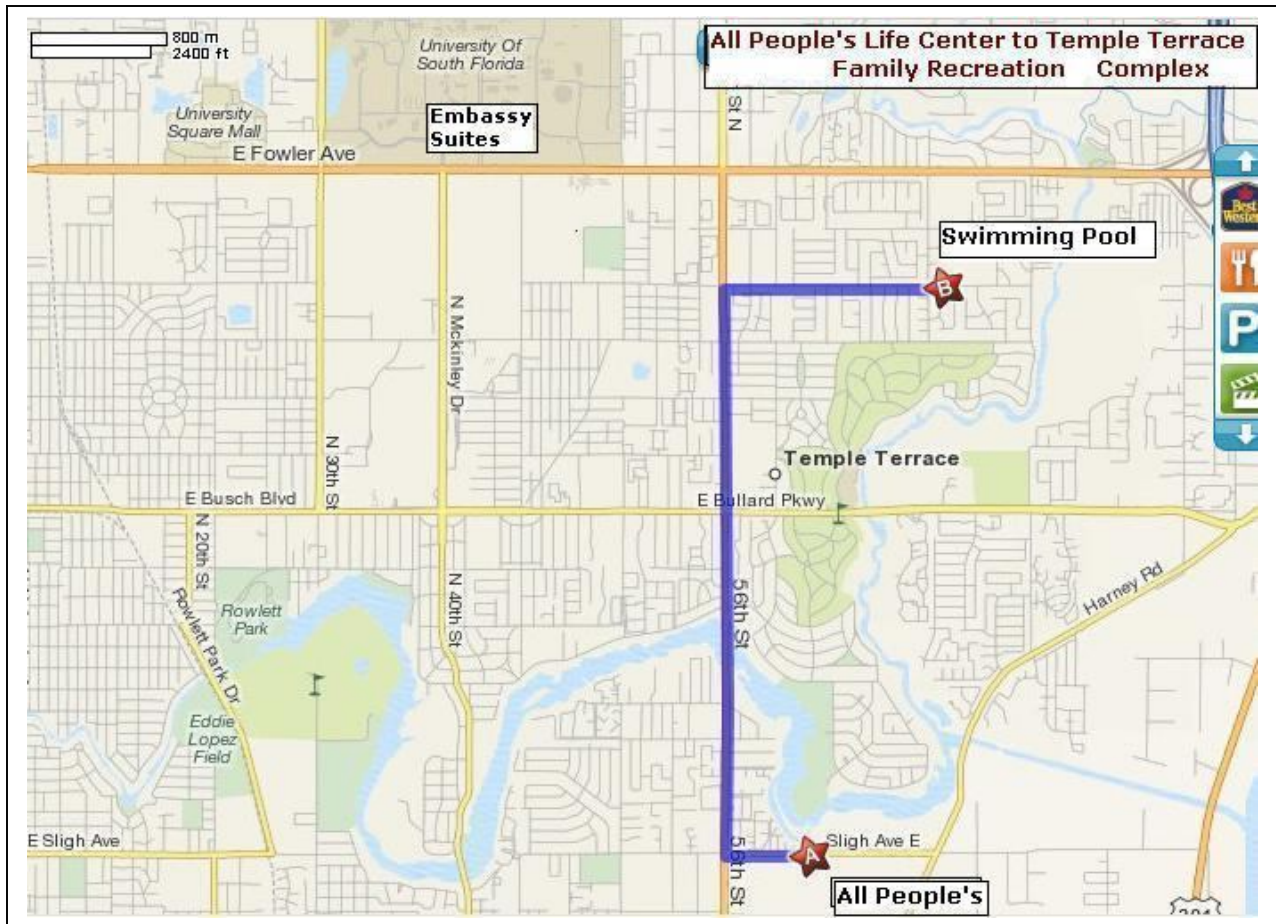

All People's Life Center to Temple Terrace Family Recreation Complex

1. Start out going WEST on SLIGH AVE E toward RIVER TRACE RD. 0.4 mi

2. Turn RIGHT onto 56TH ST N/FL-583 N. 2.5 mi

3. Turn RIGHT onto E WHITEWAY DR. 1.1 mi

4. 6610 WHITEWAY DR is on the LEFT.