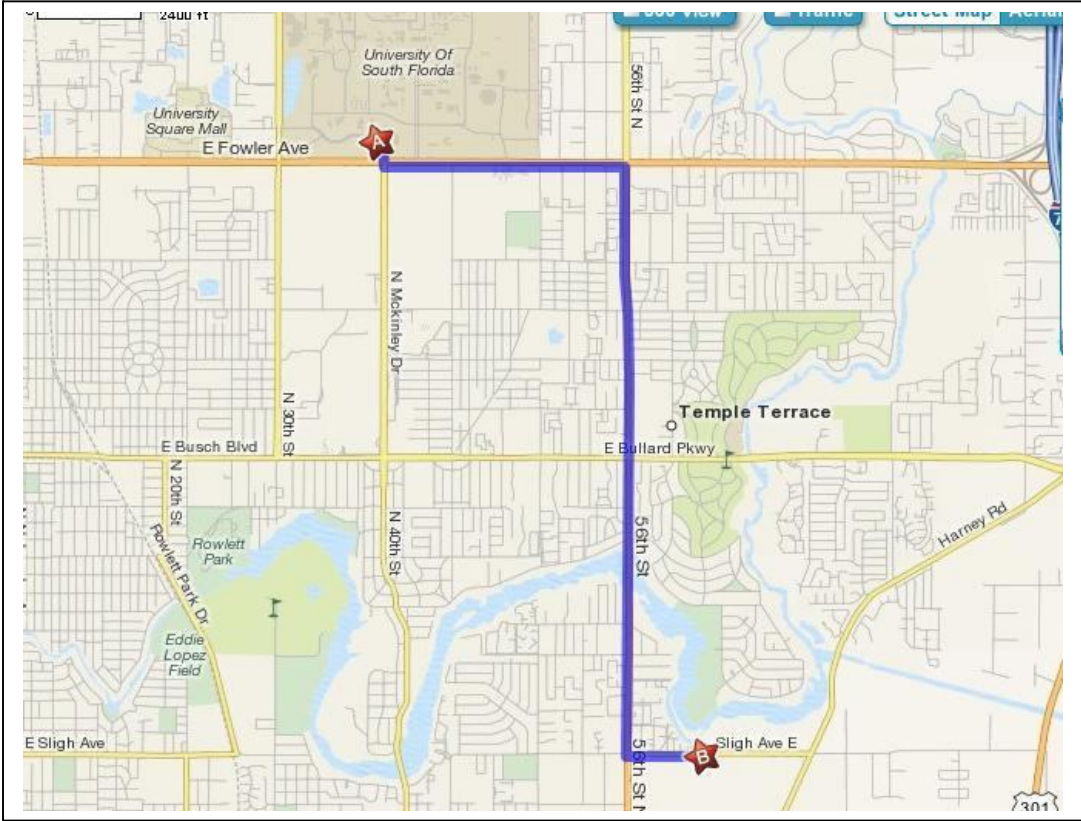

Embassy Suites to All Peoples Life Center

1. Start out going SOUTH on SPECTRUM BLVD toward E FOWLER AVE/FL-582 W. 0.2 mi

2. Turn LEFT onto E FOWLER AVE/FL-582 E. 1.4 mi

3. Turn RIGHT onto 56TH ST N/FL-583 S. 3.0 mi

4. Turn LEFT onto SLIGH AVE E. 0.4 mi

5. 6105 E SLIGH AVE.